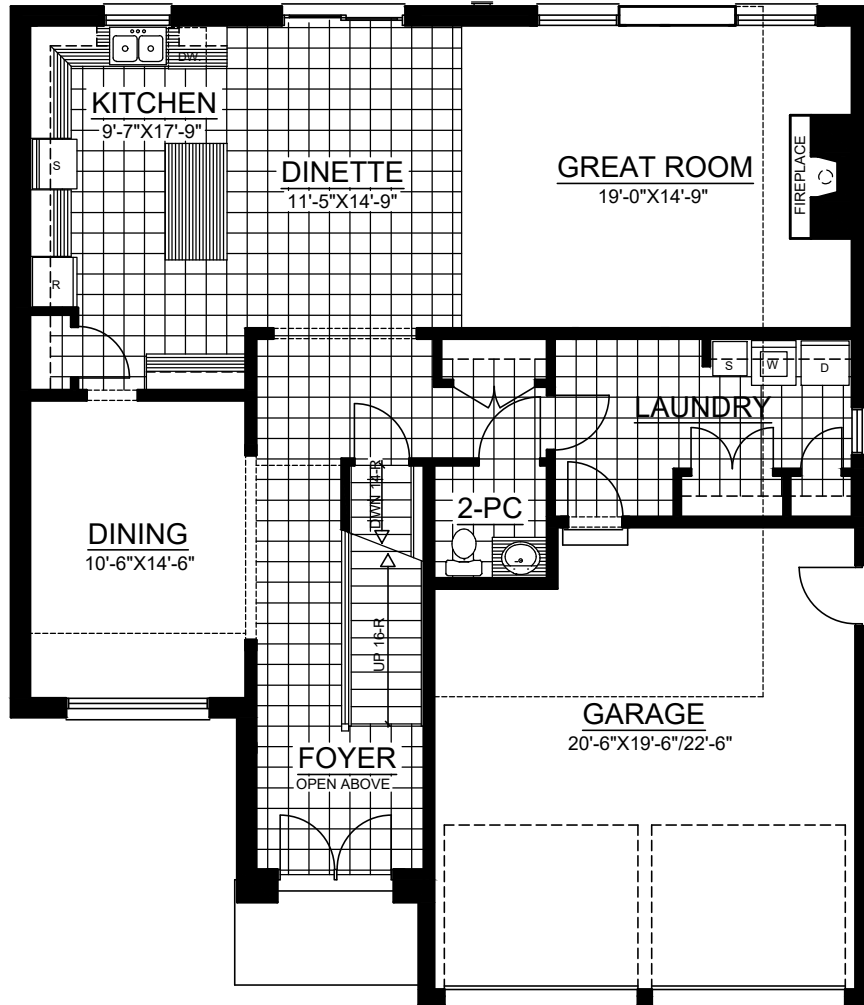

"TARA"
FOUNDATION PLAN
TOTAL APPROX.- 2537 SQ FT.

"TARA"
FOUNDATION PLAN
TOTAL APPROX.- 2537 SQ. FT.

"TARA"
FIRST FLOOR PLAN

APPROX. - 1355 SQ. FT.
 TOTAL APPROX. - 2537 SQ. FT.

"TARA"
SECOND FLOOR PLAN

APPROX.-1291 (GROSS) SQ FT.
 APPROX.-1182 (NET) SQ FT.
 TOTAL APPROX.- 2537 SQ FT.