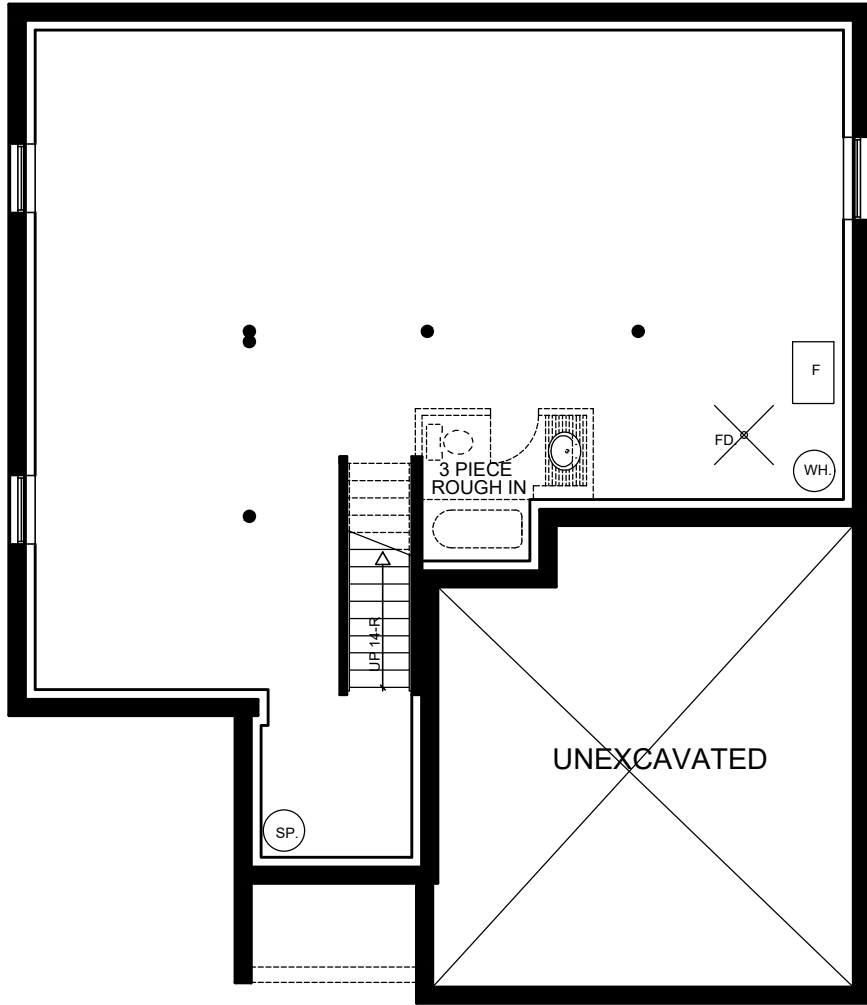

"TARA"
FOUNDATION PLAN
TOTAL APPROX.- 2537 SQ FT.

"TARA"
FOUNDATION PLAN
TOTAL APPROX.- 2537 SQ. FT.

"TARA"
FIRST FLOOR PLAN

APPROX. - 1355 SQ. FT.
 TOTAL APPROX. - 2537 SQ. FT.

"TARA"
SECOND FLOOR PLAN

APPROX.-1291 (GROSS) SQ FT.
 APPROX.-1182 (NET) SQ FT.
 TOTAL APPROX.- 2537 SQ FT.