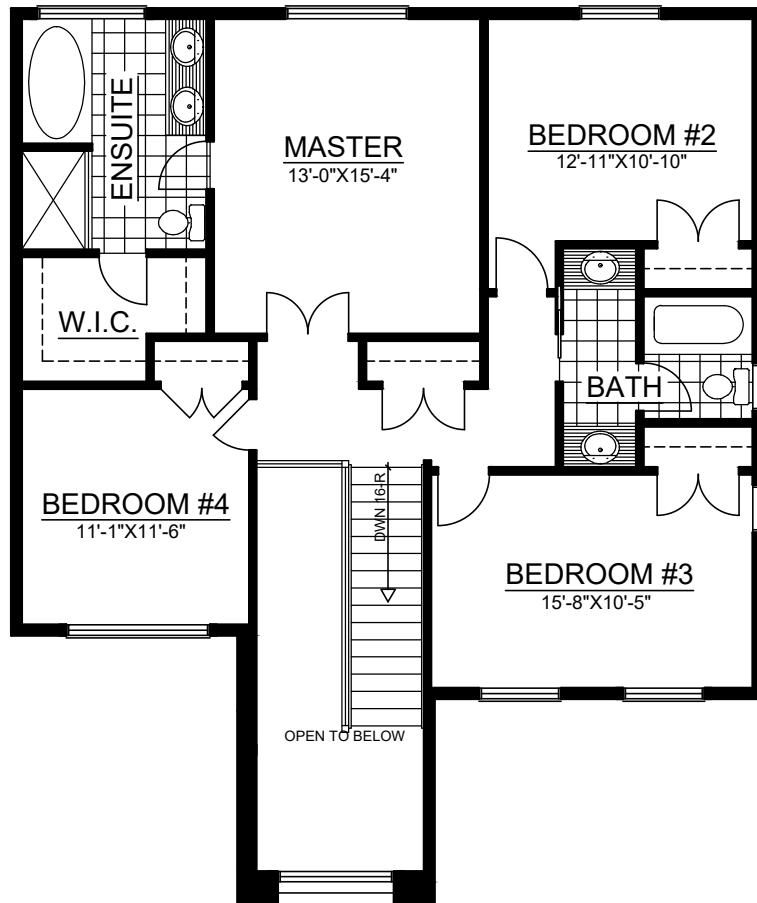

"TARA"
FOUNDATION PLAN
TOTAL APPROX.- 2537 SQ FT.

"TARA"
FOUNDATION PLAN
TOTAL APPROX.- 2537 SQ. FT.

"TARA"
FIRST FLOOR PLAN

APPROX. - 1355 SQ. FT.
 TOTAL APPROX. - 2537 SQ. FT.

"TARA"
SECOND FLOOR PLAN

APPROX.-1291 (GROSS) SQ FT.
 APPROX.-1182 (NET) SQ FT.
 TOTAL APPROX.- 2537 SQ FT.