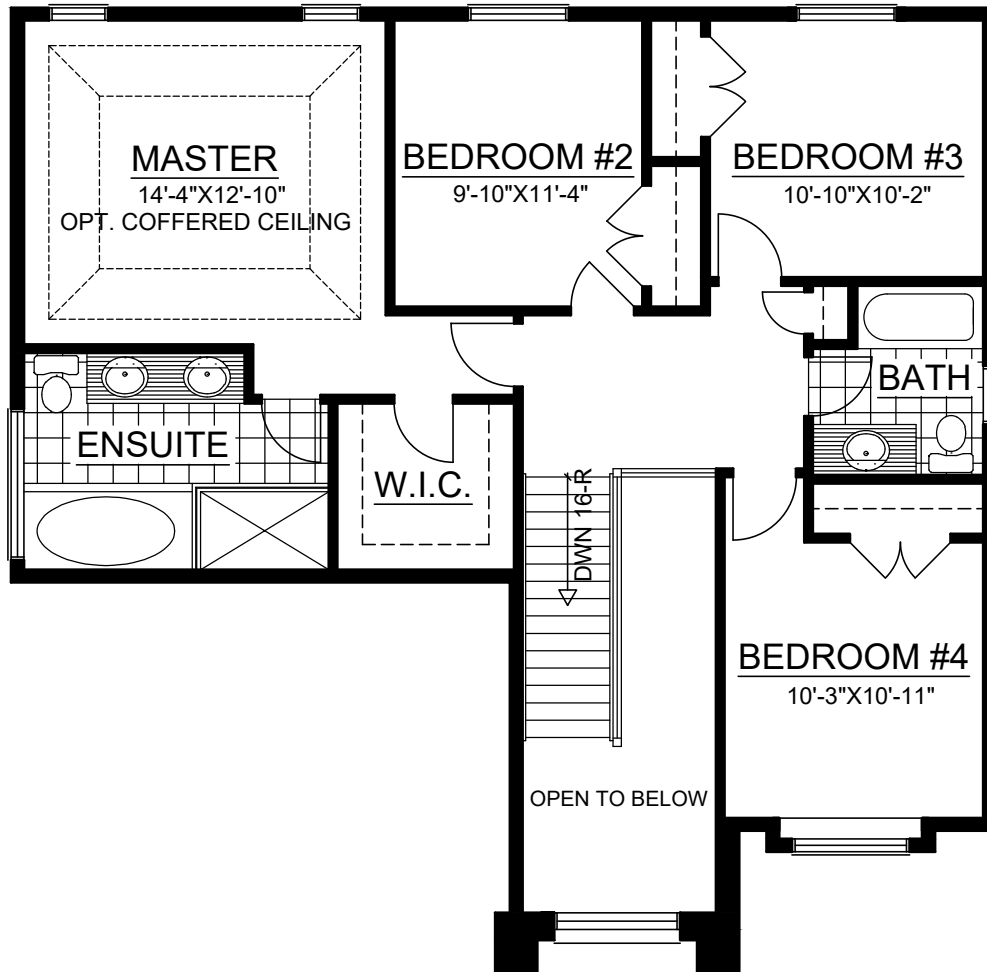

**"PRESCOTT"**  
**FRONT ELEVATION**  
TOTAL. 2156 SQ FT.

**"PRESCOTT"  
FIRST FLOOR PLAN**

APPROX. 1125 SQ. FT.  
TOTAL. 2156 SQ. FT.

**"PRESCOTT"  
SECOND FLOOR PLAN**

APPROX.-1121 (GROSS) SQ FT.  
APPROX.-1031 (NET) SQ FT.  
TOTAL. 2156 SQ FT.