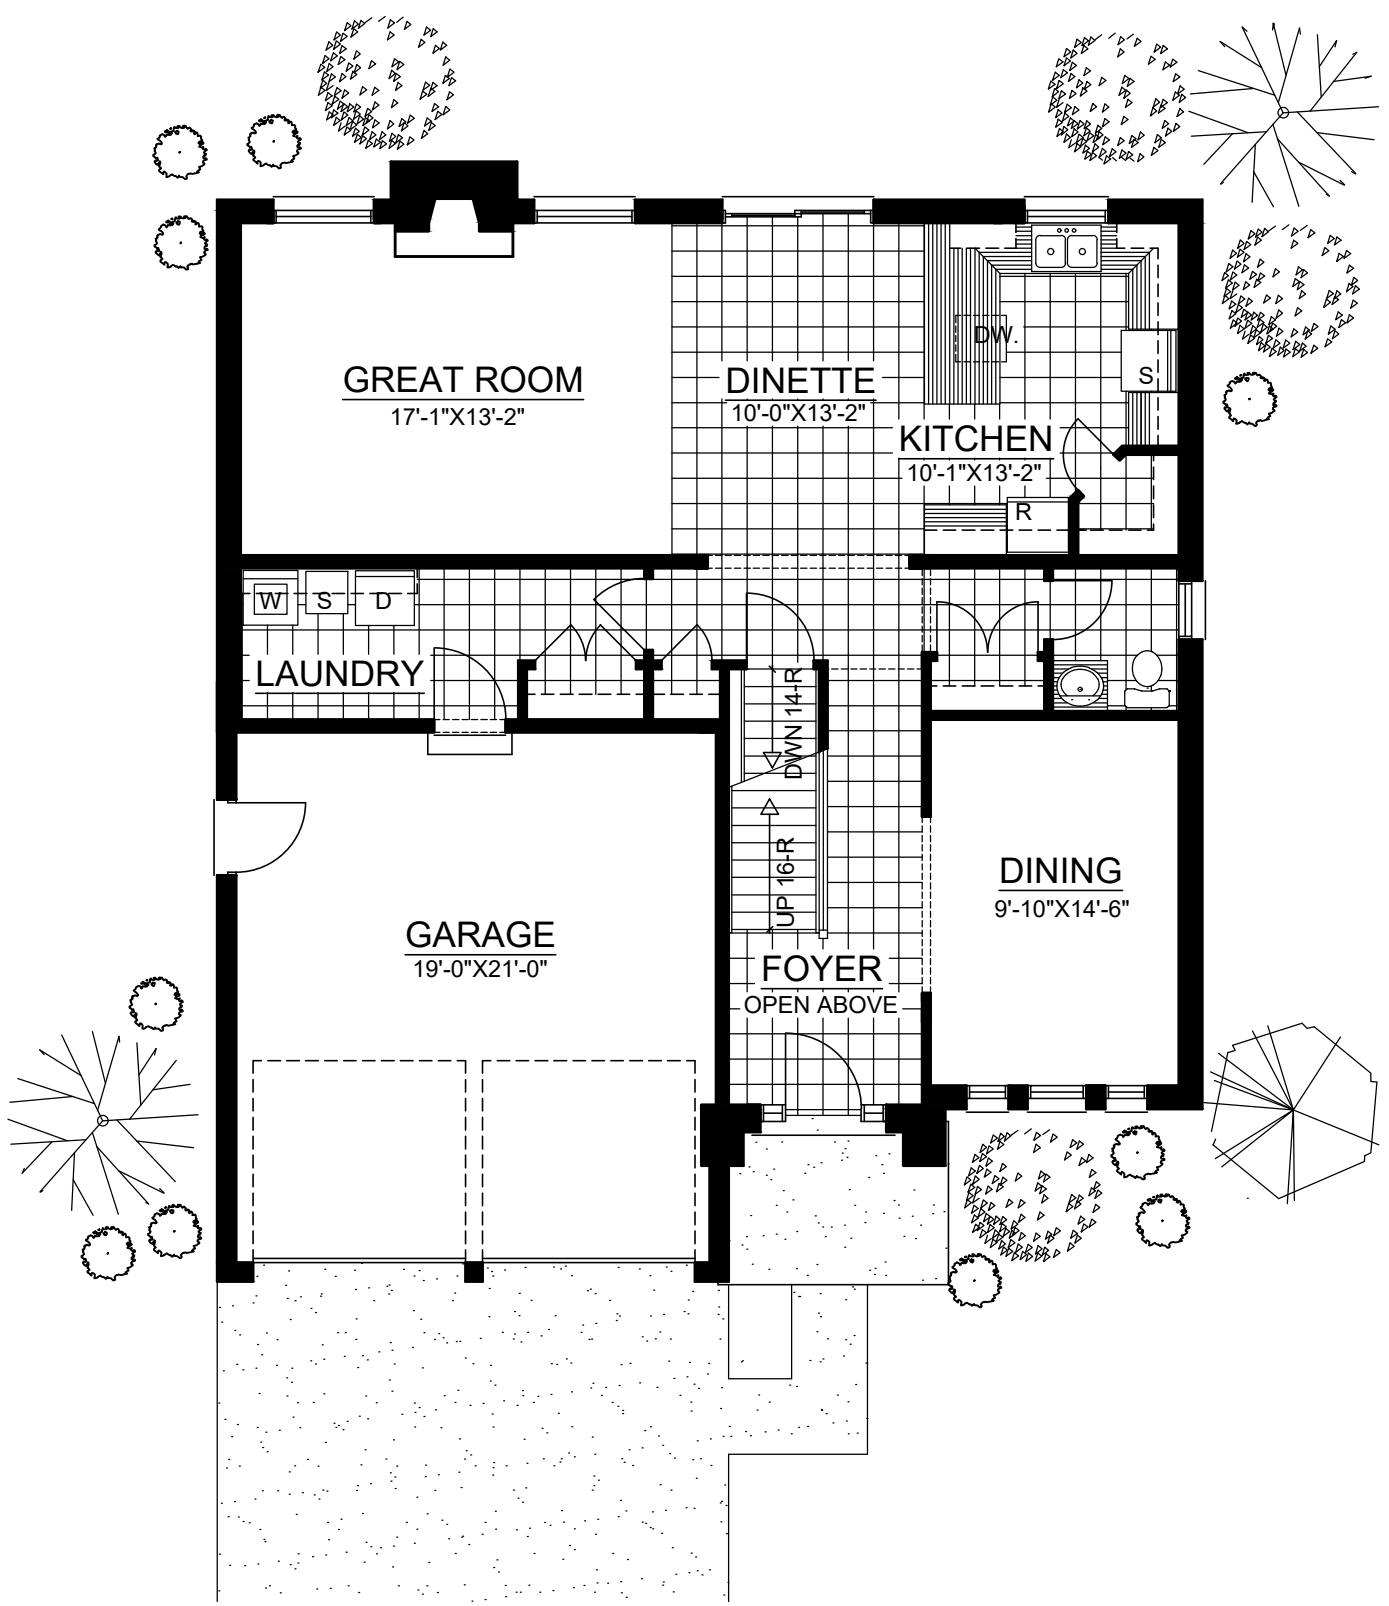

**"PRESCOTT"**  
**FRONT ELEVATION**  
TOTAL. 2156 SQ FT.

**"PRESCOTT"  
FIRST FLOOR PLAN**

APPROX. 1125 SQ. FT.  
TOTAL. 2156 SQ. FT.

**"PRESCOTT"  
SECOND FLOOR PLAN**

APPROX.-1121 (GROSS) SQ FT.  
APPROX.-1031 (NET) SQ FT.  
TOTAL. 2156 SQ FT.